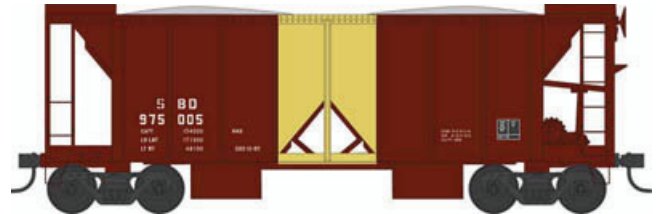

HO 70 Ton 2 Ballast Car with Side Chutes

Ready to Run. Features: Crisp details and sharp painting and printing, metal wheels and knuckle couplers.
\$29.95 each

Conrail Gray car
#43098 Road #53818 Blt. 6-53
#43099 Road #53830 Blt. 6-53
#43100 Road #53880 Blt. 6-53

Ontario Northland
#43119 Road #2221 Blt. 5-49
#43120 Road #2224 Blt. 5-49
#43121 Road #2226 Blt. 5-49

Delivery Fall 2022
Pre order Deadline 12/10/2021

WWW.BOWSER-TRAINS.COM

HO 70 Ton 2 Ballast Car with Side Chutes

Ready to Run. Features: Crisp details and sharp painting and printing, metal wheels and knuckle couplers.
\$29.95 each

Reading & Northern
#43122 Road #107
#43123 Road #112
#43124 Road #114

Seaboard
#43125 Road #975005 Blt. 7-53
#43126 Road #975008 Blt. 7-53
#43127 Road #975022 Blt. 7-53